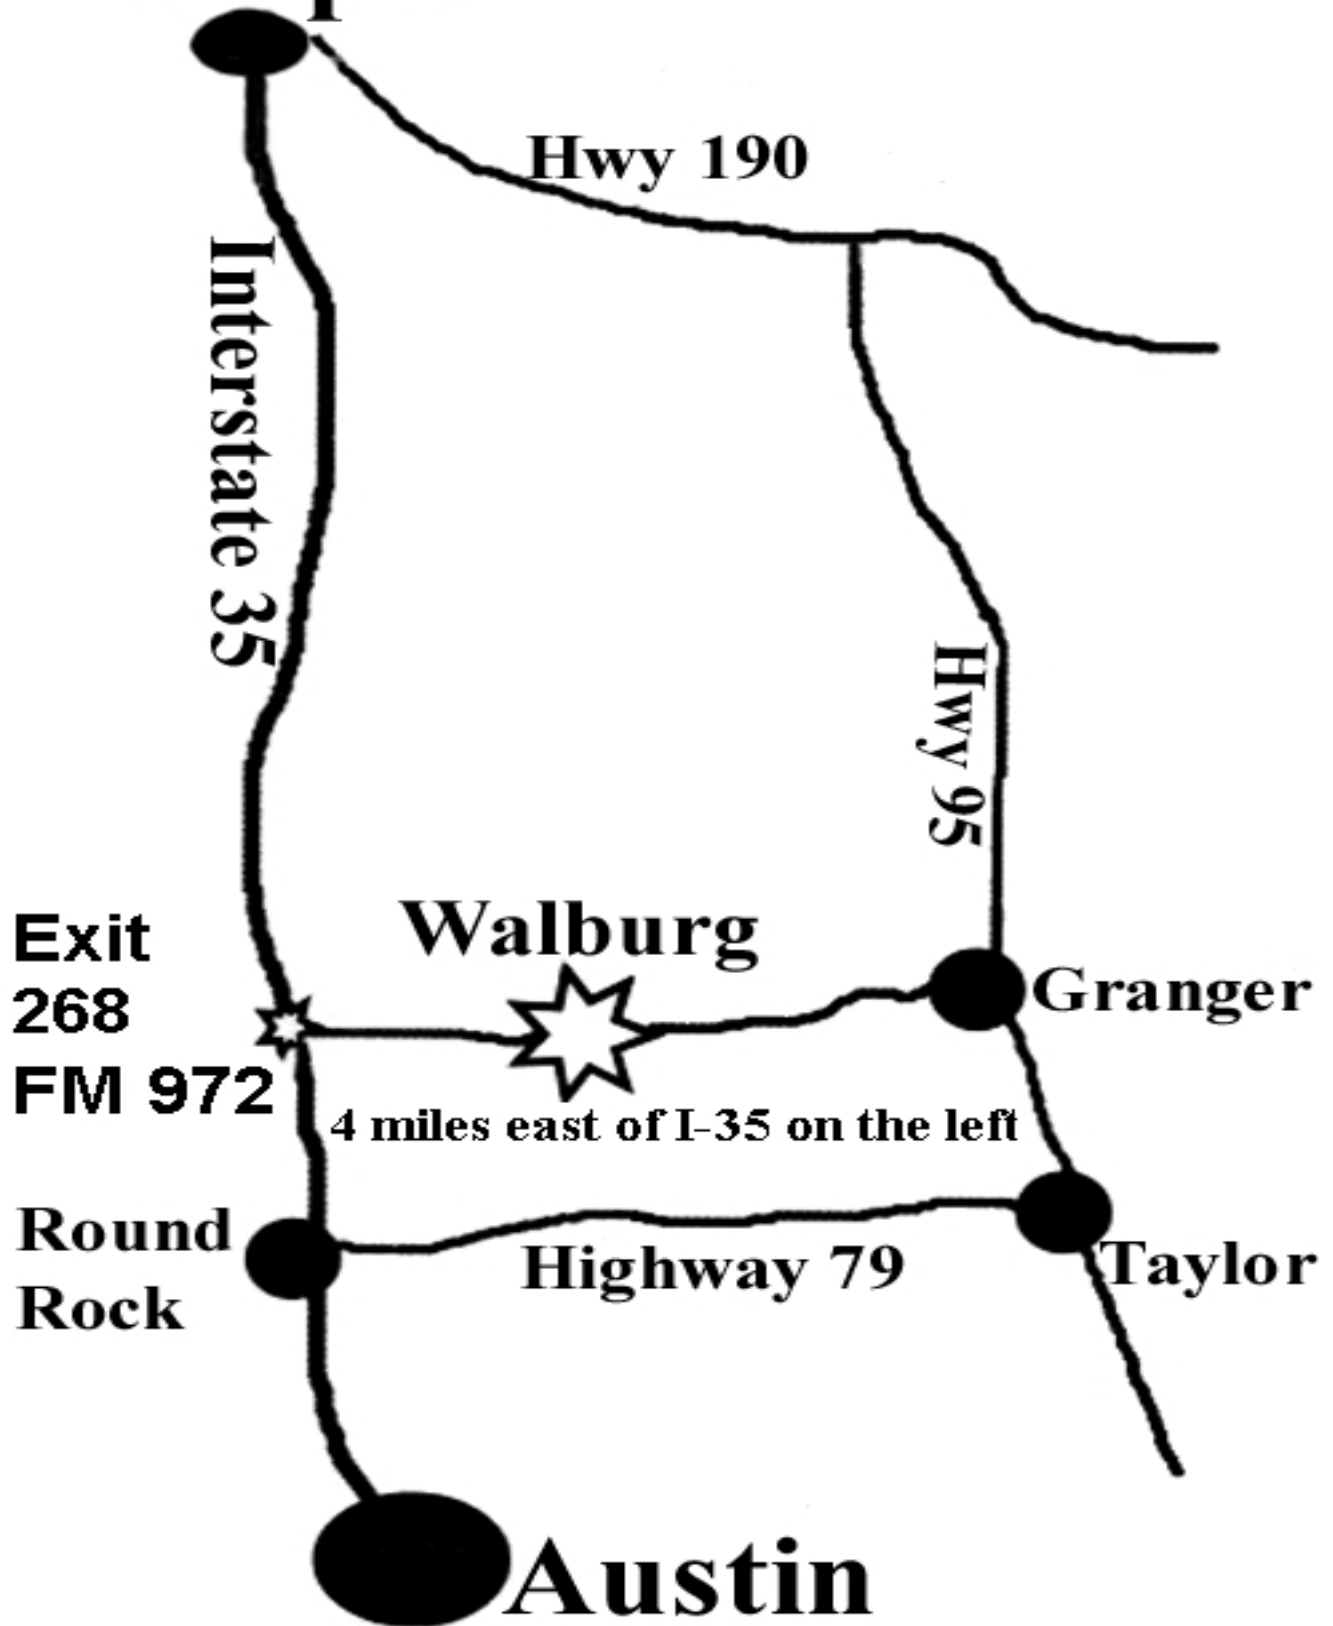

How to Find Us

Written by Randy Light

Saturday, 17 March 2012 23:00 - Last Updated Sunday, 18 March 2012 16:04

Temple

© 2012 Randy Light. All rights reserved. This document is the property of Randy Light and is not to be distributed, copied, or reproduced in any form without the express written permission of Randy Light. If you have any questions, please contact Randy Light at randy@randylight.com.